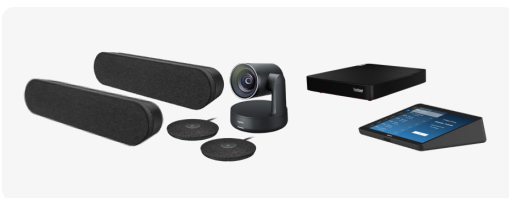

Large Room Solution

Rally Plus adds a second speaker and a second mic pod for expanded room configuration options.

ZOOM MEDIUM ROOM BUNDLE LOGI P/N #:
TIPZOMBASELNV OR TAPZOMBASELNV2 +
RALLY PLUS (960-001225) + TIPZOMBASELNV
+ RALLY MOUNTING KIT (939-001644) +
RALLY MIC POD HUB (939-001647)

INCLUDES:

- Base Bundle
- Rally Plus
- Rally Mounting Kit
- Rally Mic Pod Hub