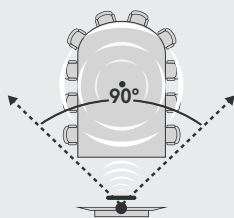

RIGHTSENSE TECHNOLOGIES AND DESIGN INNOVATIONS

Integrated Logitech RightSense technologies, built into Rally, automate a better user experience. RightSight perfectly auto-frames participants no matter their distance from the lens. RightLight prioritizes faces over environment to render natural-looking skin tones while RightSound enhances vocal clarity by suppressing background noise, auto-leveling voices, and focusing on active speakers to support better meetings.

RightSight

Logitech RightSight camera control technology automatically moves the lens and adjusts the zoom so no one gets left out of the picture. RightSight detects human figures, not just faces, to ensure that meeting participants remain in view and optimally framed on-screen.

RightLight

Logitech RightLight with Wide Dynamic Range (WDR) helps everyone look their best on camera, regardless of lighting conditions. RightLight reduces video noise, optimizes light balance, and fine-tunes color and saturation for natural results across all skin tones.

RightSound

Logitech RightSound is a suite of audio processing technologies and design innovations that deliver enterprise-class sound to video conferences. Optimized for the human voice, RightSound reduces unwanted vibrations and noise, and zeroes in on the active speaker to convey their every word with remarkable clarity.

ROOM SETUP DIAGRAMS

Rally

UP TO 10 SEATS