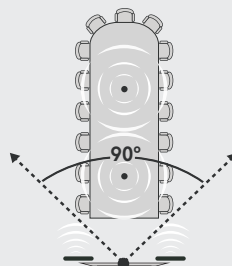

Rally Plus

UP TO 16 SEATS