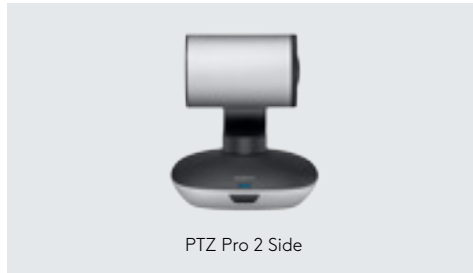

Bluejeans

lifesize

zoom

broadsoft

Logitech PTZ Pro 2

FEATURES & BENEFITS

Premium HD PTZ video camera for professional video collaboration

Ideal for conference rooms, training environments, large events and other professional video applications.